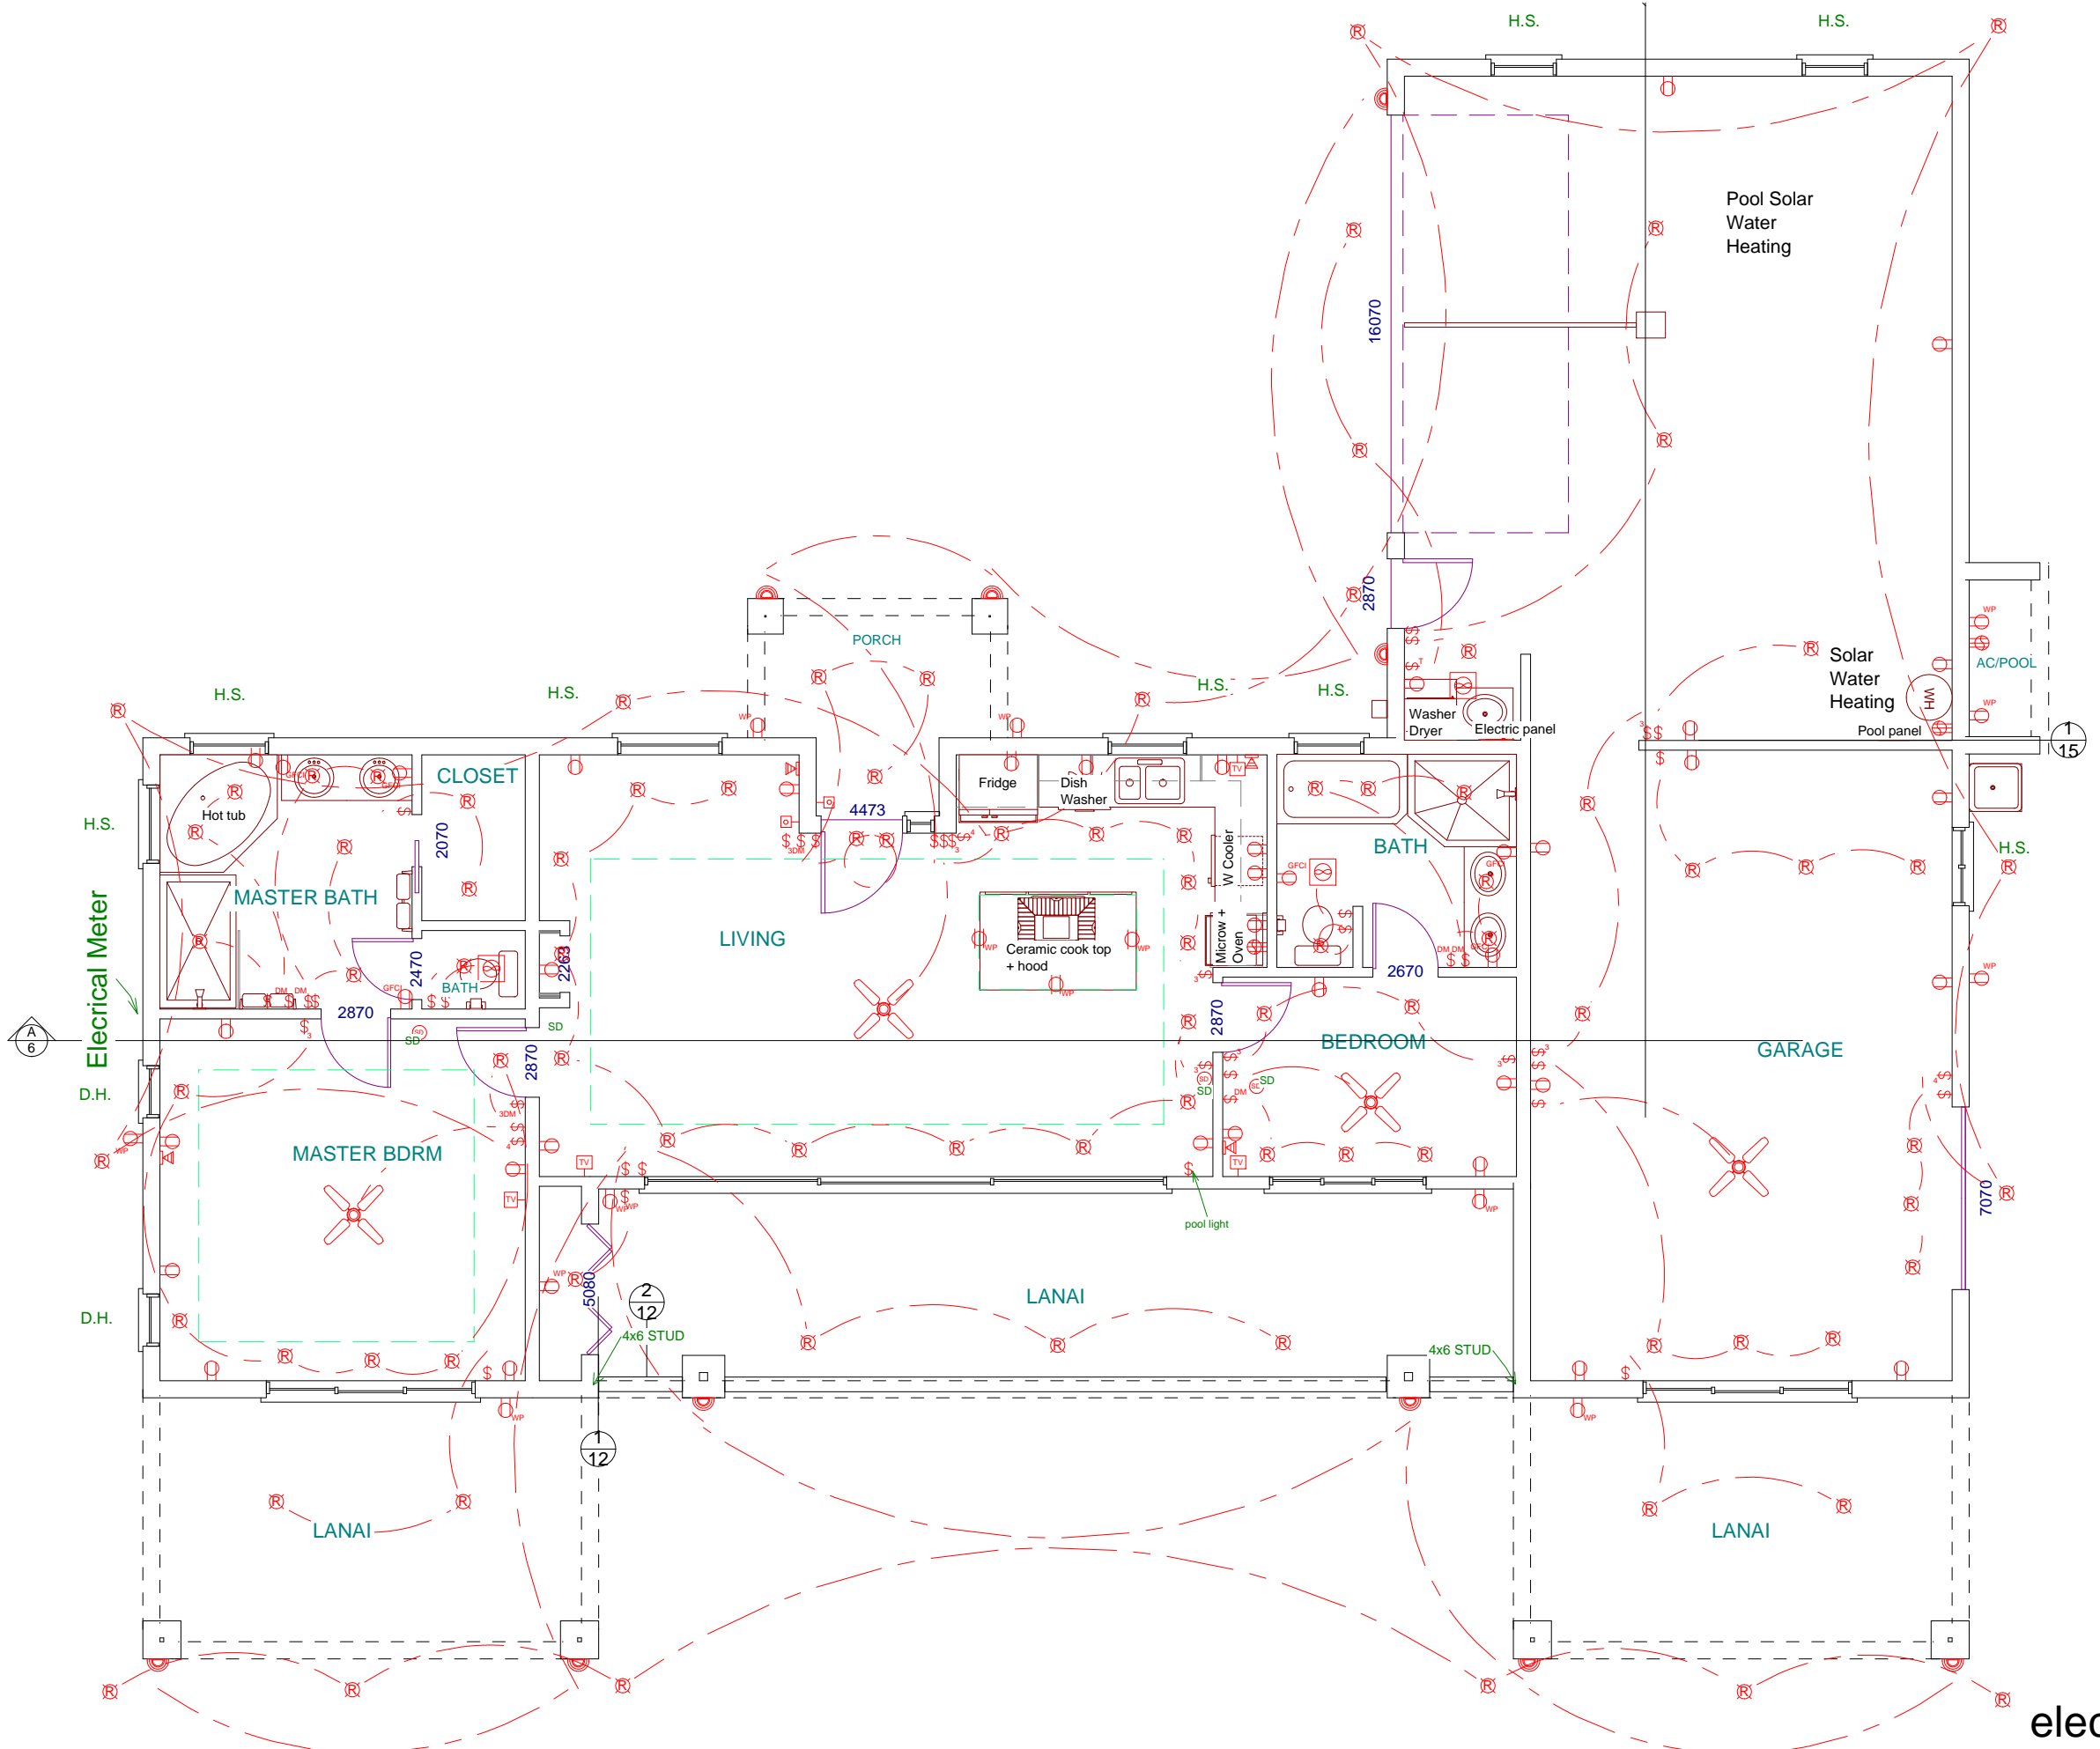

A NEW SECONDARY FARM DWELLING FOR
DIETMAR RITTNER - GOVINDA LEOPOLD
11 PUA NIU WAY, LOT 23
MAHANALUANUI PH IV, LAHAINA
T.M.K.: 4 - 7 - 9:69

DRAWN BY: DR Rittner
DATE: 12/22/08
SCALE:
FILE No. 3100
FILE NAME: HDD Launipoko

REVISIONS	SHEET
	16
	OF:

electrical plan