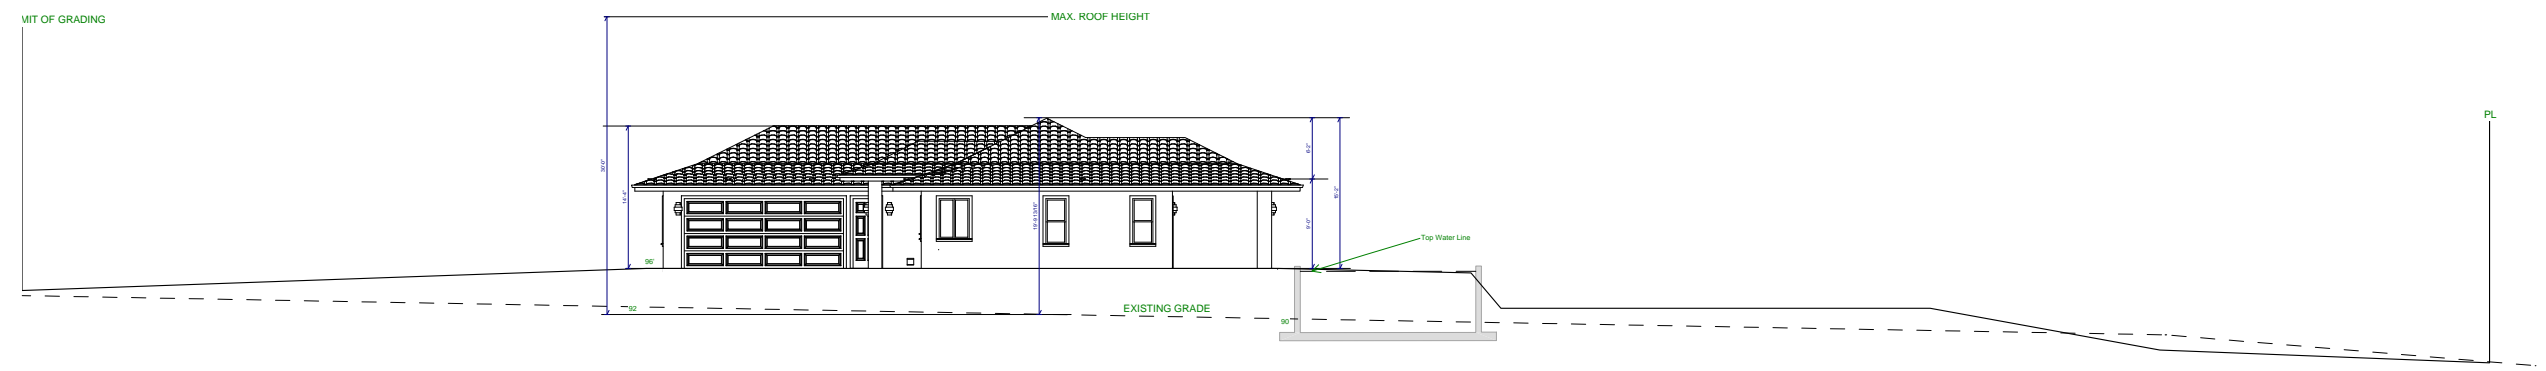

Hawaii Home Design dba
G & D International LLC
Project Management &
Development

363 Kai Malu Pl.
Kihei, HI 96753
Phone (808) 875-4419
FAX (808) 442-0972

THIS WORK WAS PREPARED
BY ME OR UNDER MY
SUPERVISION. CONSTRUCTION
OF THIS PROJECT WILL BE
UNDER MY OBSERVATION.

A NEW SECONDARY FARM DWELLING FOR
DIETMAR RITTNER - GOVINDA LEOPOLD
11 PUA NIU WAY, LOT 23
MAHANALUANUI PH IV, LAHAINA
T.M.K.: 4 - 7 - 9:69

DRAWN BY: DR Rittner
DATE: 12/22/08
SCALE: 1" - 20'-0"
FILE No. 3100
FILE NAME: HHD Launipoko

REVISIONS	SHEET
	14
	OF:

right side elevation