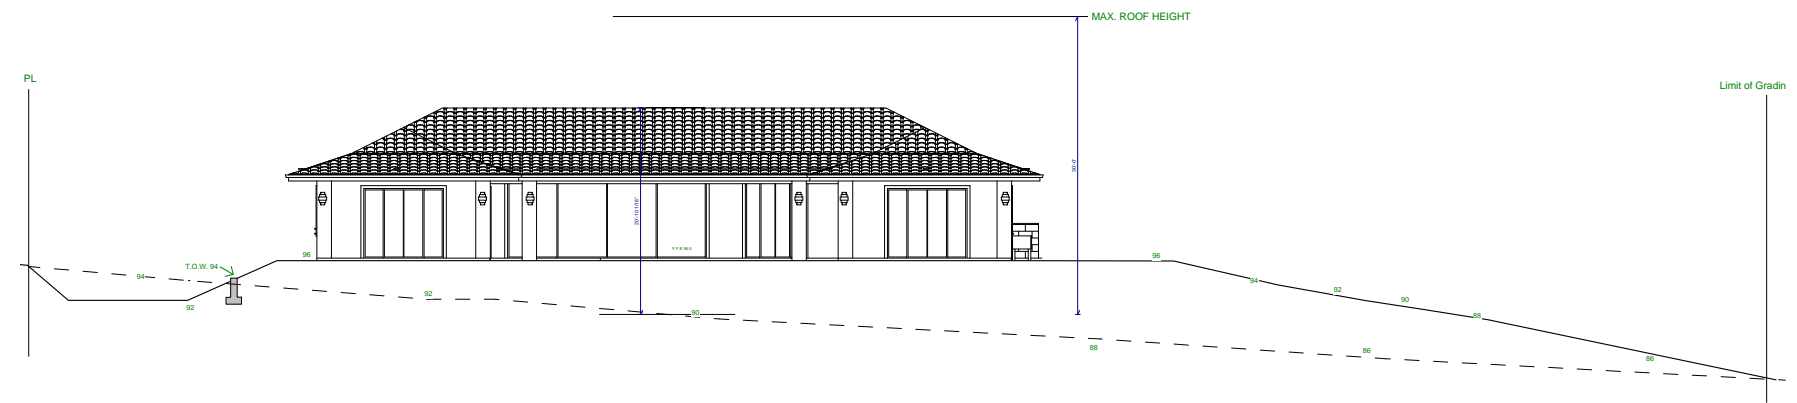

front side elevation

elevation plan - building envelope