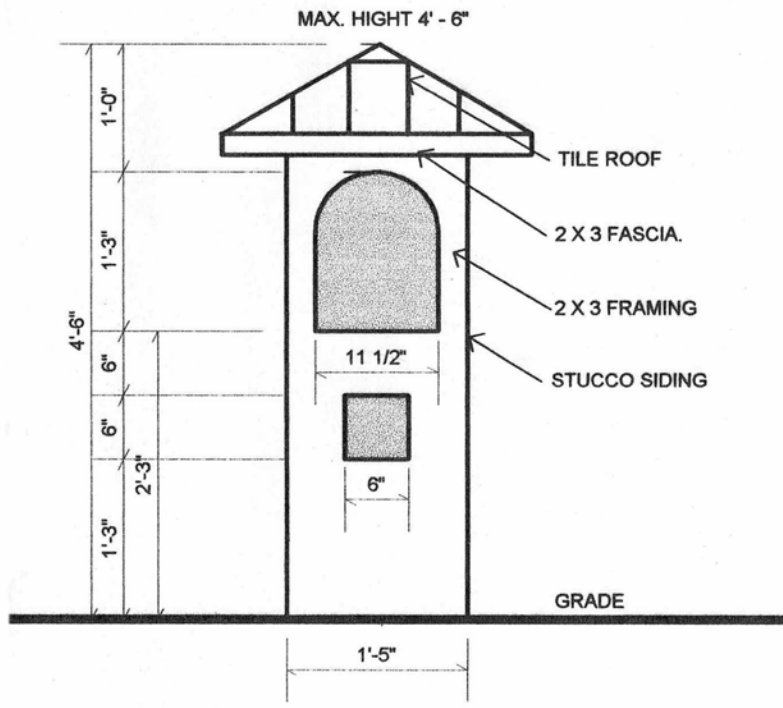

Lanai Pocket door detail

MAIL BOX DETAIL