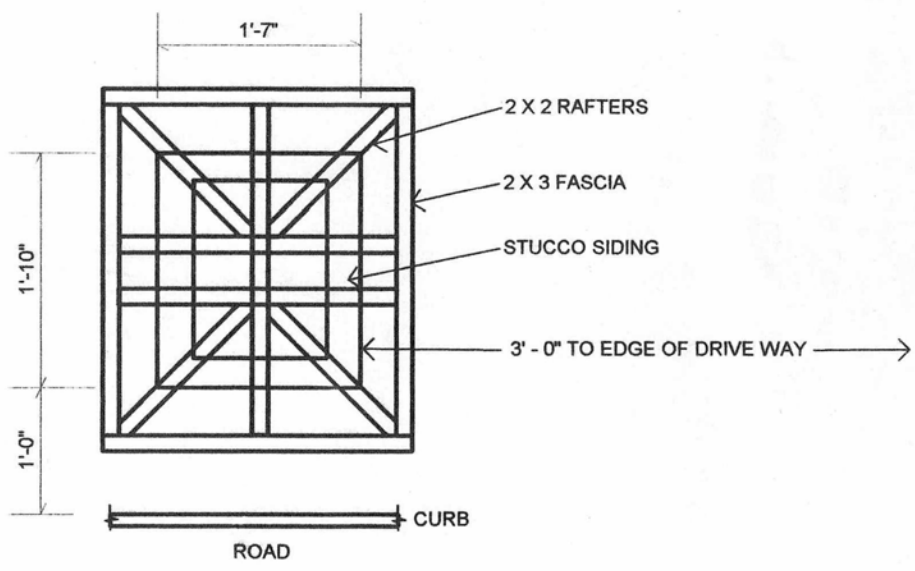

Lanai Pocket door detail

MAIL BOX DETAIL

Hawaii Home Design dba
G & D International LLC
Project Management &
Development

363 Kai Malu Pl.
Kihei, HI 96753
Phone (808) 875-4419
FAX (808) 442-0972

THIS WORK WAS PREPARED
BY ME OR UNDER MY
SUPERVISION. CONSTRUCTION
OF THIS PROJECT WILL BE
UNDER MY OBSERVATION.

A NEW SECONDARY FARM DWELLING FOR
DIETMAR RITTNER - GOVINDA LEOPOLD
11 PUA NIU WAY, LOT 23
MAHANALUANUI PH IV, LAHAINA
T.M.K.: 4 - 7 - 9:69

DRAWN BY: DR Rittner
DATE: 12/22/08
SCALE:
FILE No. 3100
FILE NAME: HHD Launipoko

REVISIONS	SHEET
	12A
	OF: