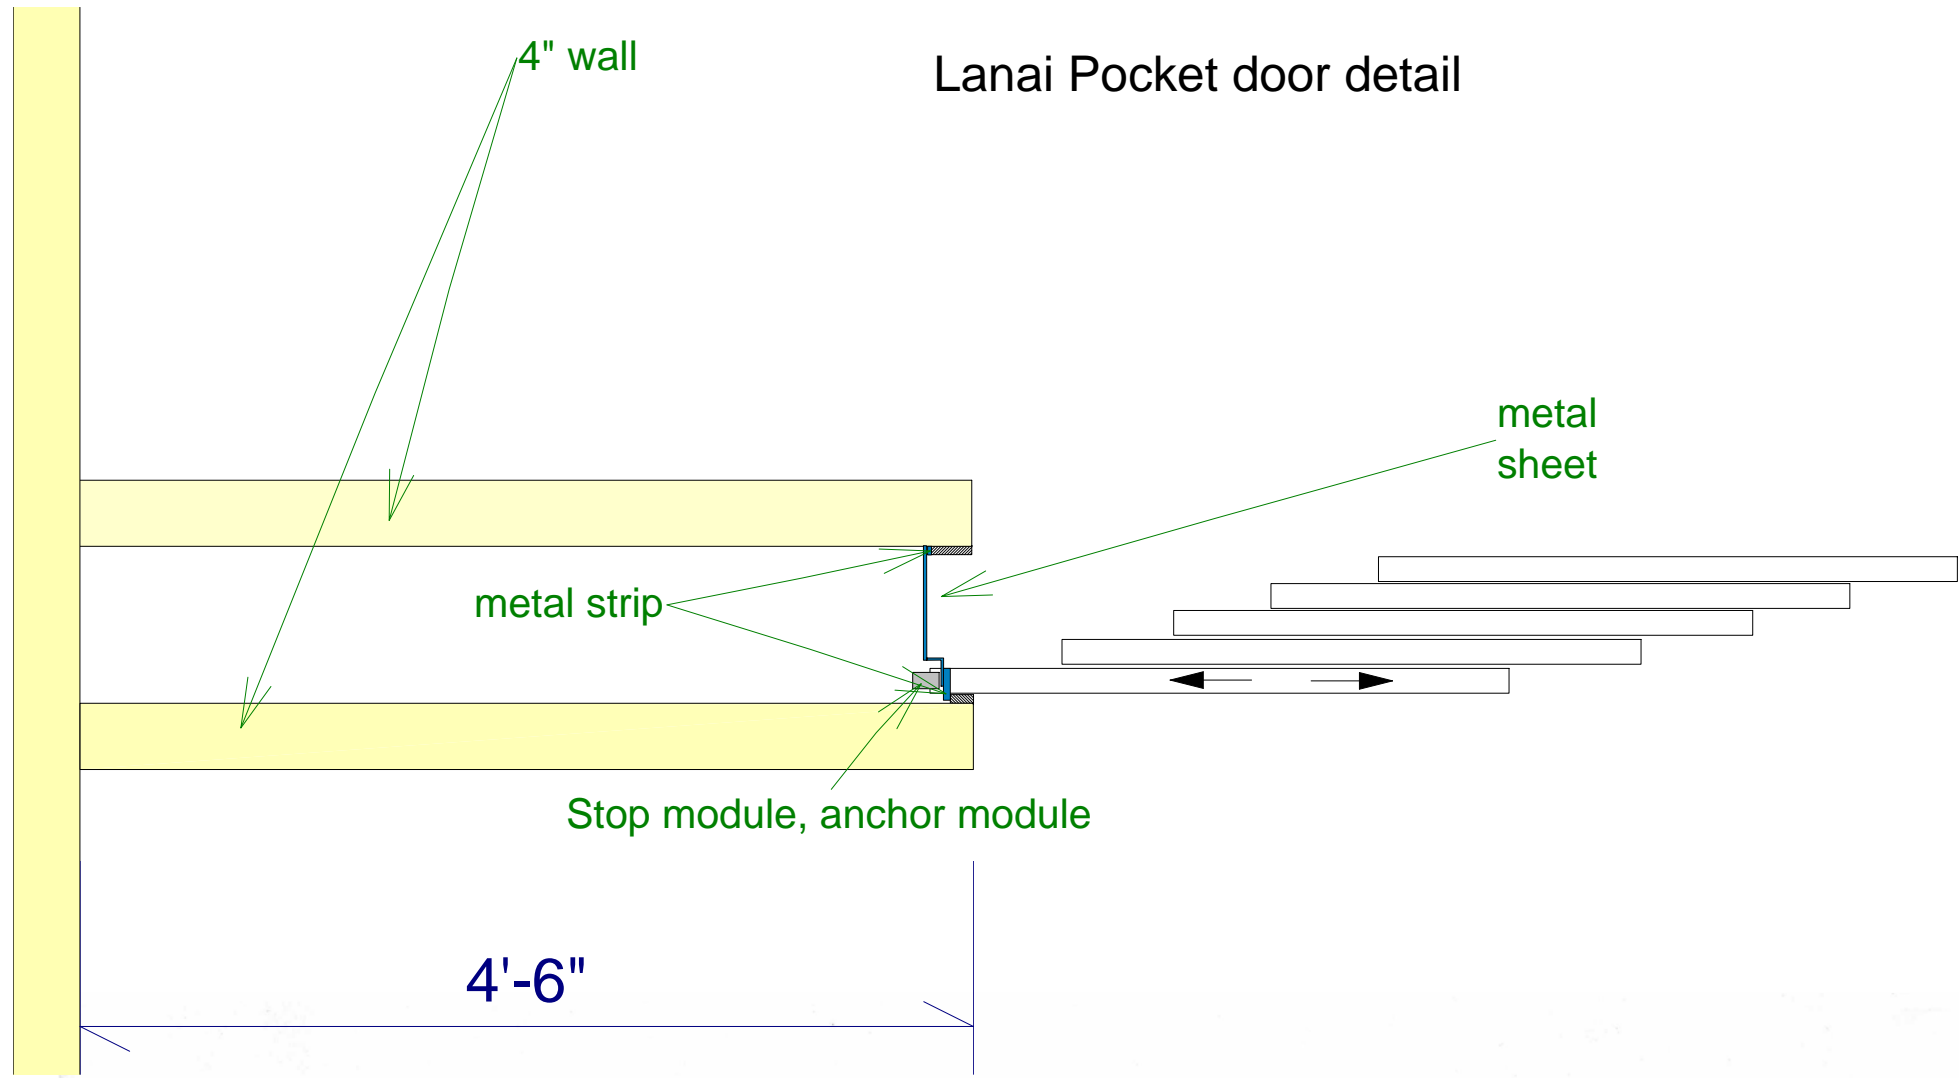

Lanai Pocket door detail

MAIL BOX DETAIL